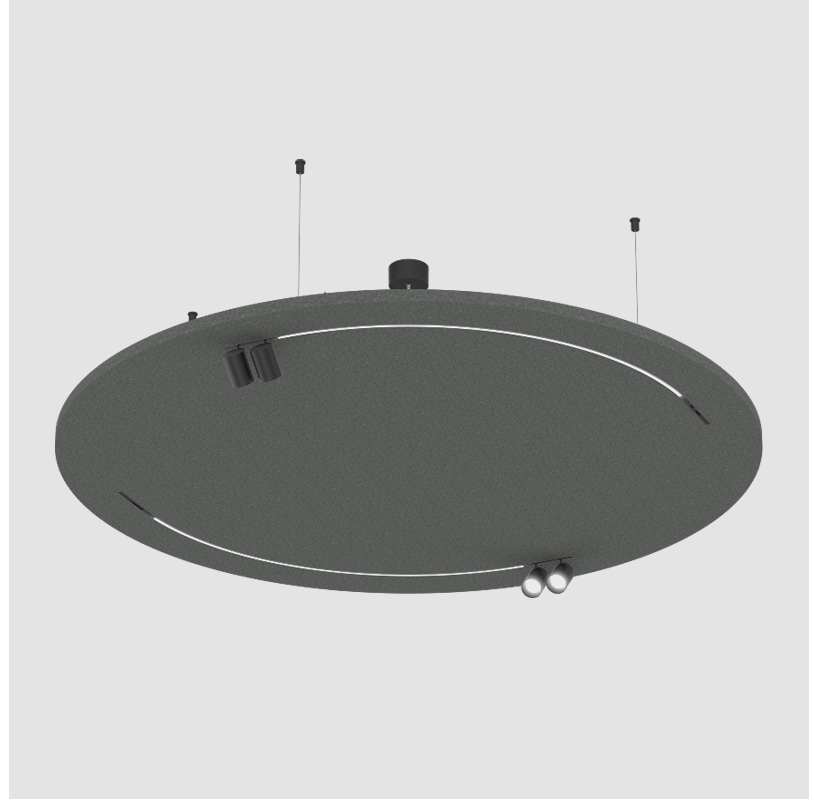

GENERAL

Series: Just Black Acoustic
 Brand: Prolicht
 Division: Architectural
 Mounting Type: Suspension
 Mounting Location: Ceiling

PHYSICAL

Shape: Round
 Diameter (mm): 1400
 Diameter (in): 55 ¹/₈
 Height (mm): 41
 Height (in): 1 ⁵/₈
 Light Distribution: Direct
 Fixture Finish: [ANC / ASH / BNA / BTC / BZE / CEL / EGG / EVG / FOG / FOS / FST / FUA / IRI / IRO / KHA / LIC / LIM / MER / MSN / MUS / ONX / PEA / PLU / POL / PPY / RAY / ROY / RST / STE / SWD / TAN / TAU](#)
 Fixture Material: Aluminum
 Cable Details: [2,000mm / 6,000mm Transparent Cable](#)

LED

Color Temperature (°K): 2700
 Max. Delivered Lumen (lm): 2215
 Nominal Lumen (lm): 3164
 CRI: >90 CRI
 Lamp Life (hrs): 80000

OPTICAL

Beam Angle: 30

RATINGS AND CERTIFICATIONS

Certified By: Certified for North American Standards
 IP rating: IP20

PROJECT	_____
TYPE	_____
SPECIFIER	_____
QUANTITY	_____
DATE	_____

Ø1400mm 55 ¹/₈"

JUST BLACK ACOUSTIC SUSPENSION

A300676-

PROJECT _____

TYPE _____

SPECIFIER _____

QUANTITY _____